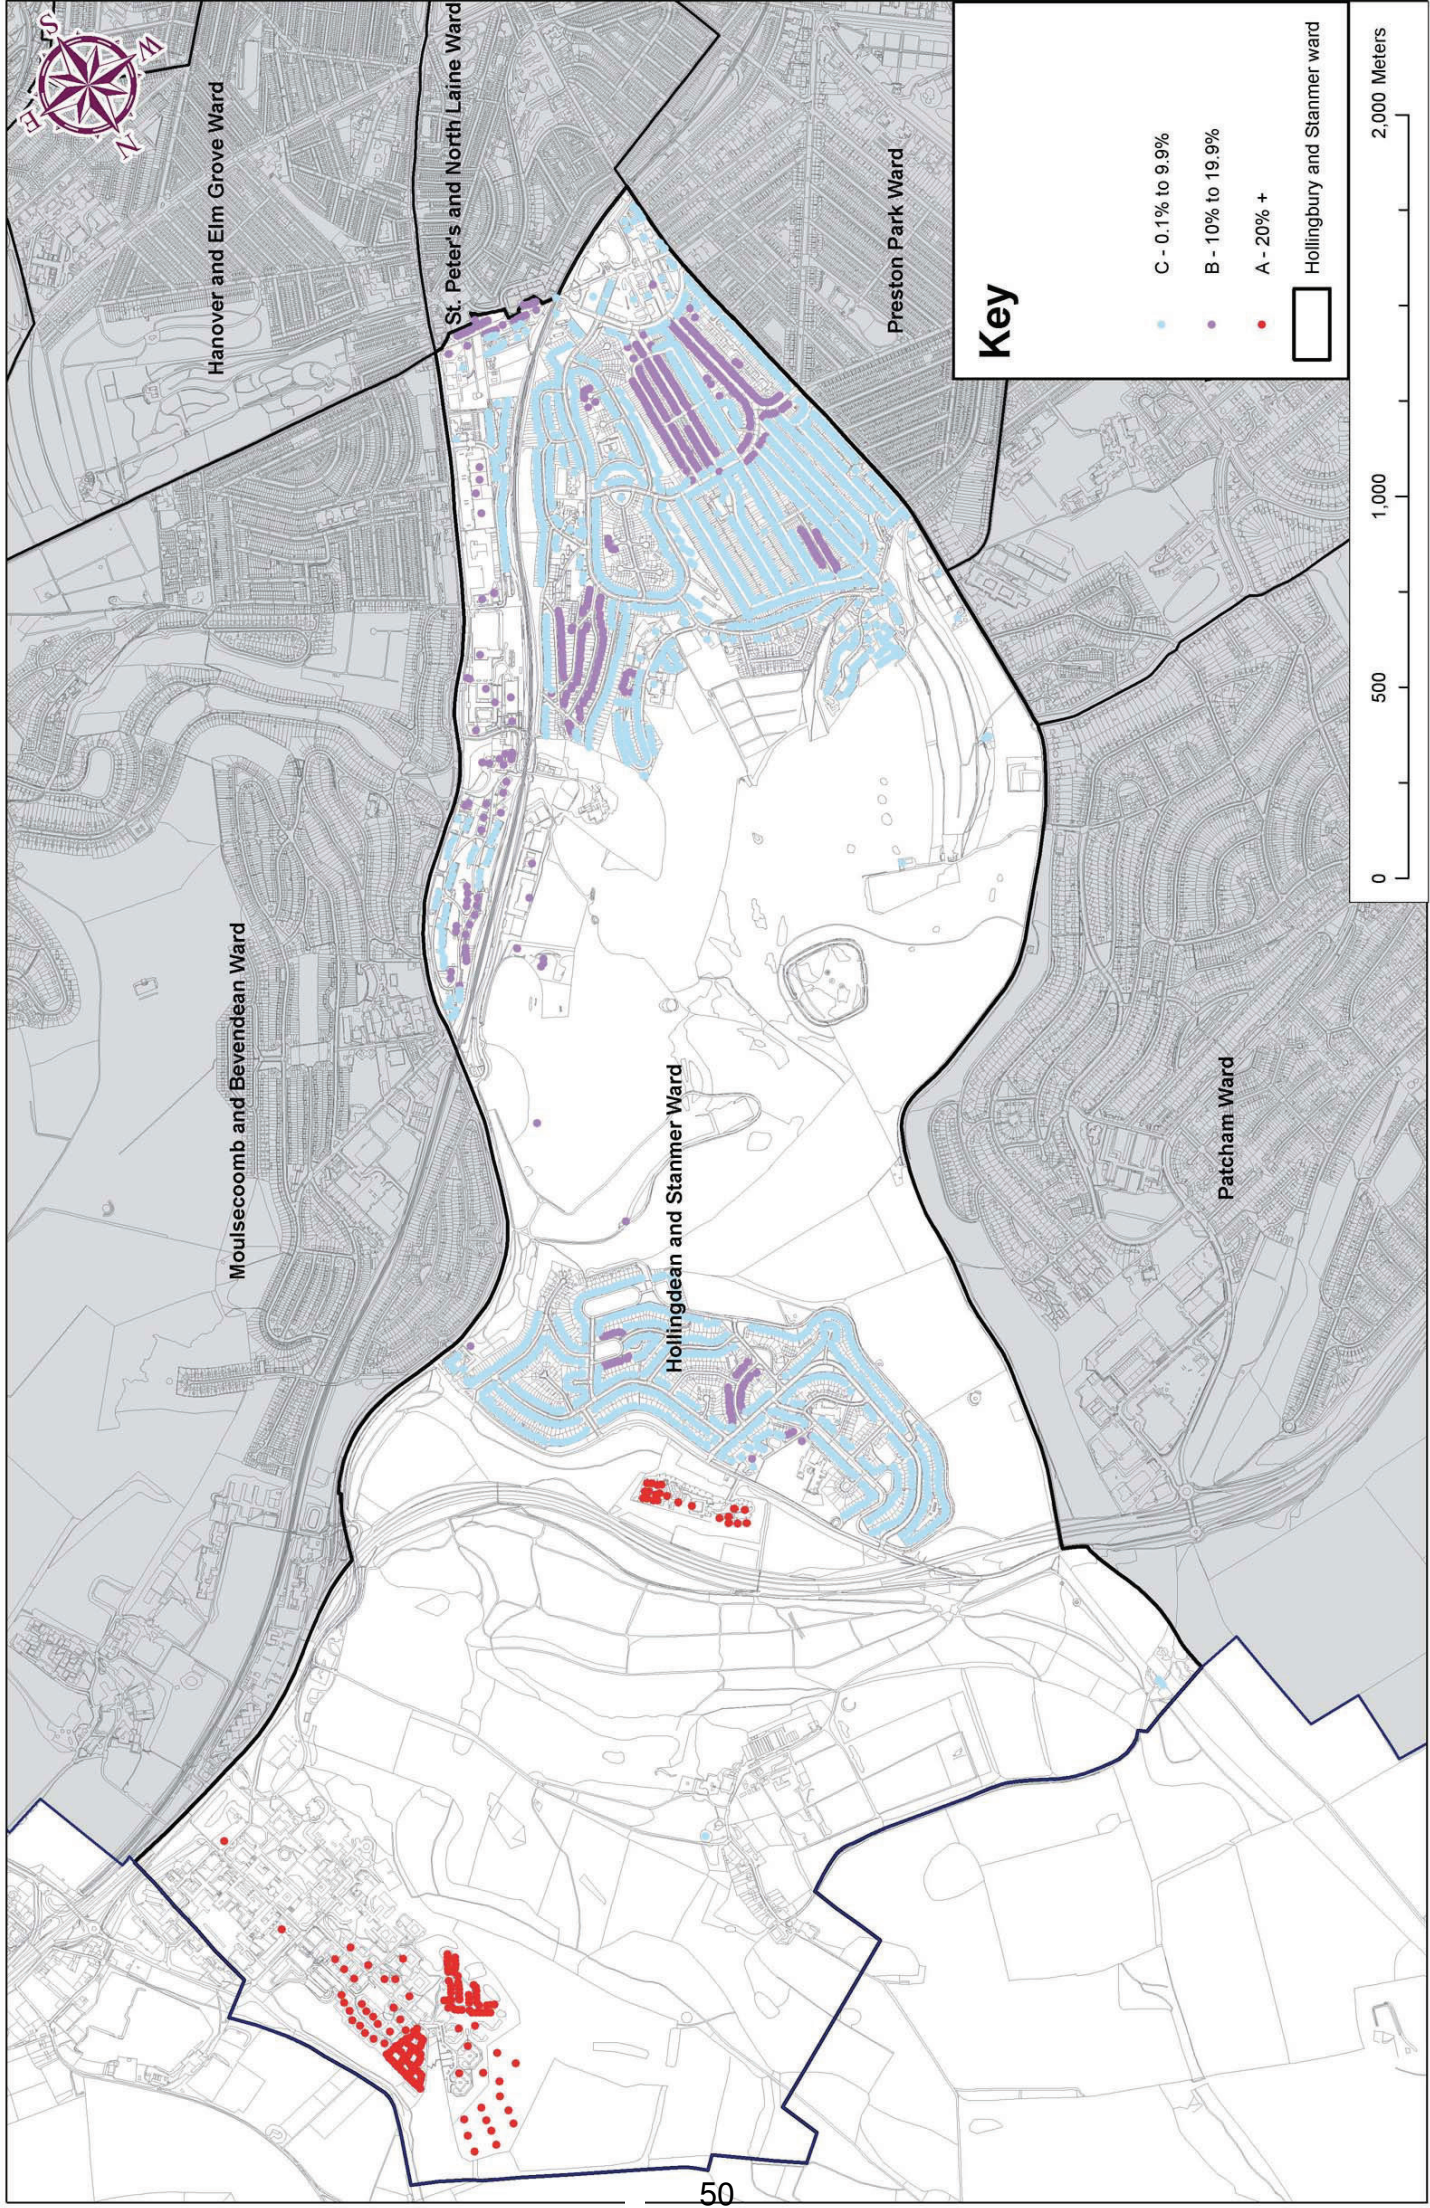

Concentration Mapping of HMO's and Student Housing in the 5 Wards

Student Housing and HMO Concentration Assessment: Queen's Park Ward

Student Housing and HMO Concentration Assessment: Moulsecomb and Bevendean Ward

Student Housing and HMO Concentration Assessment: Hollingbury & Stanmer Ward

Student Housing and HMO Concentration Assessment: Hanover and Elm Grove Ward

Student Housing and HMO Concentration Assessment: St. Peter's and North Laine Ward