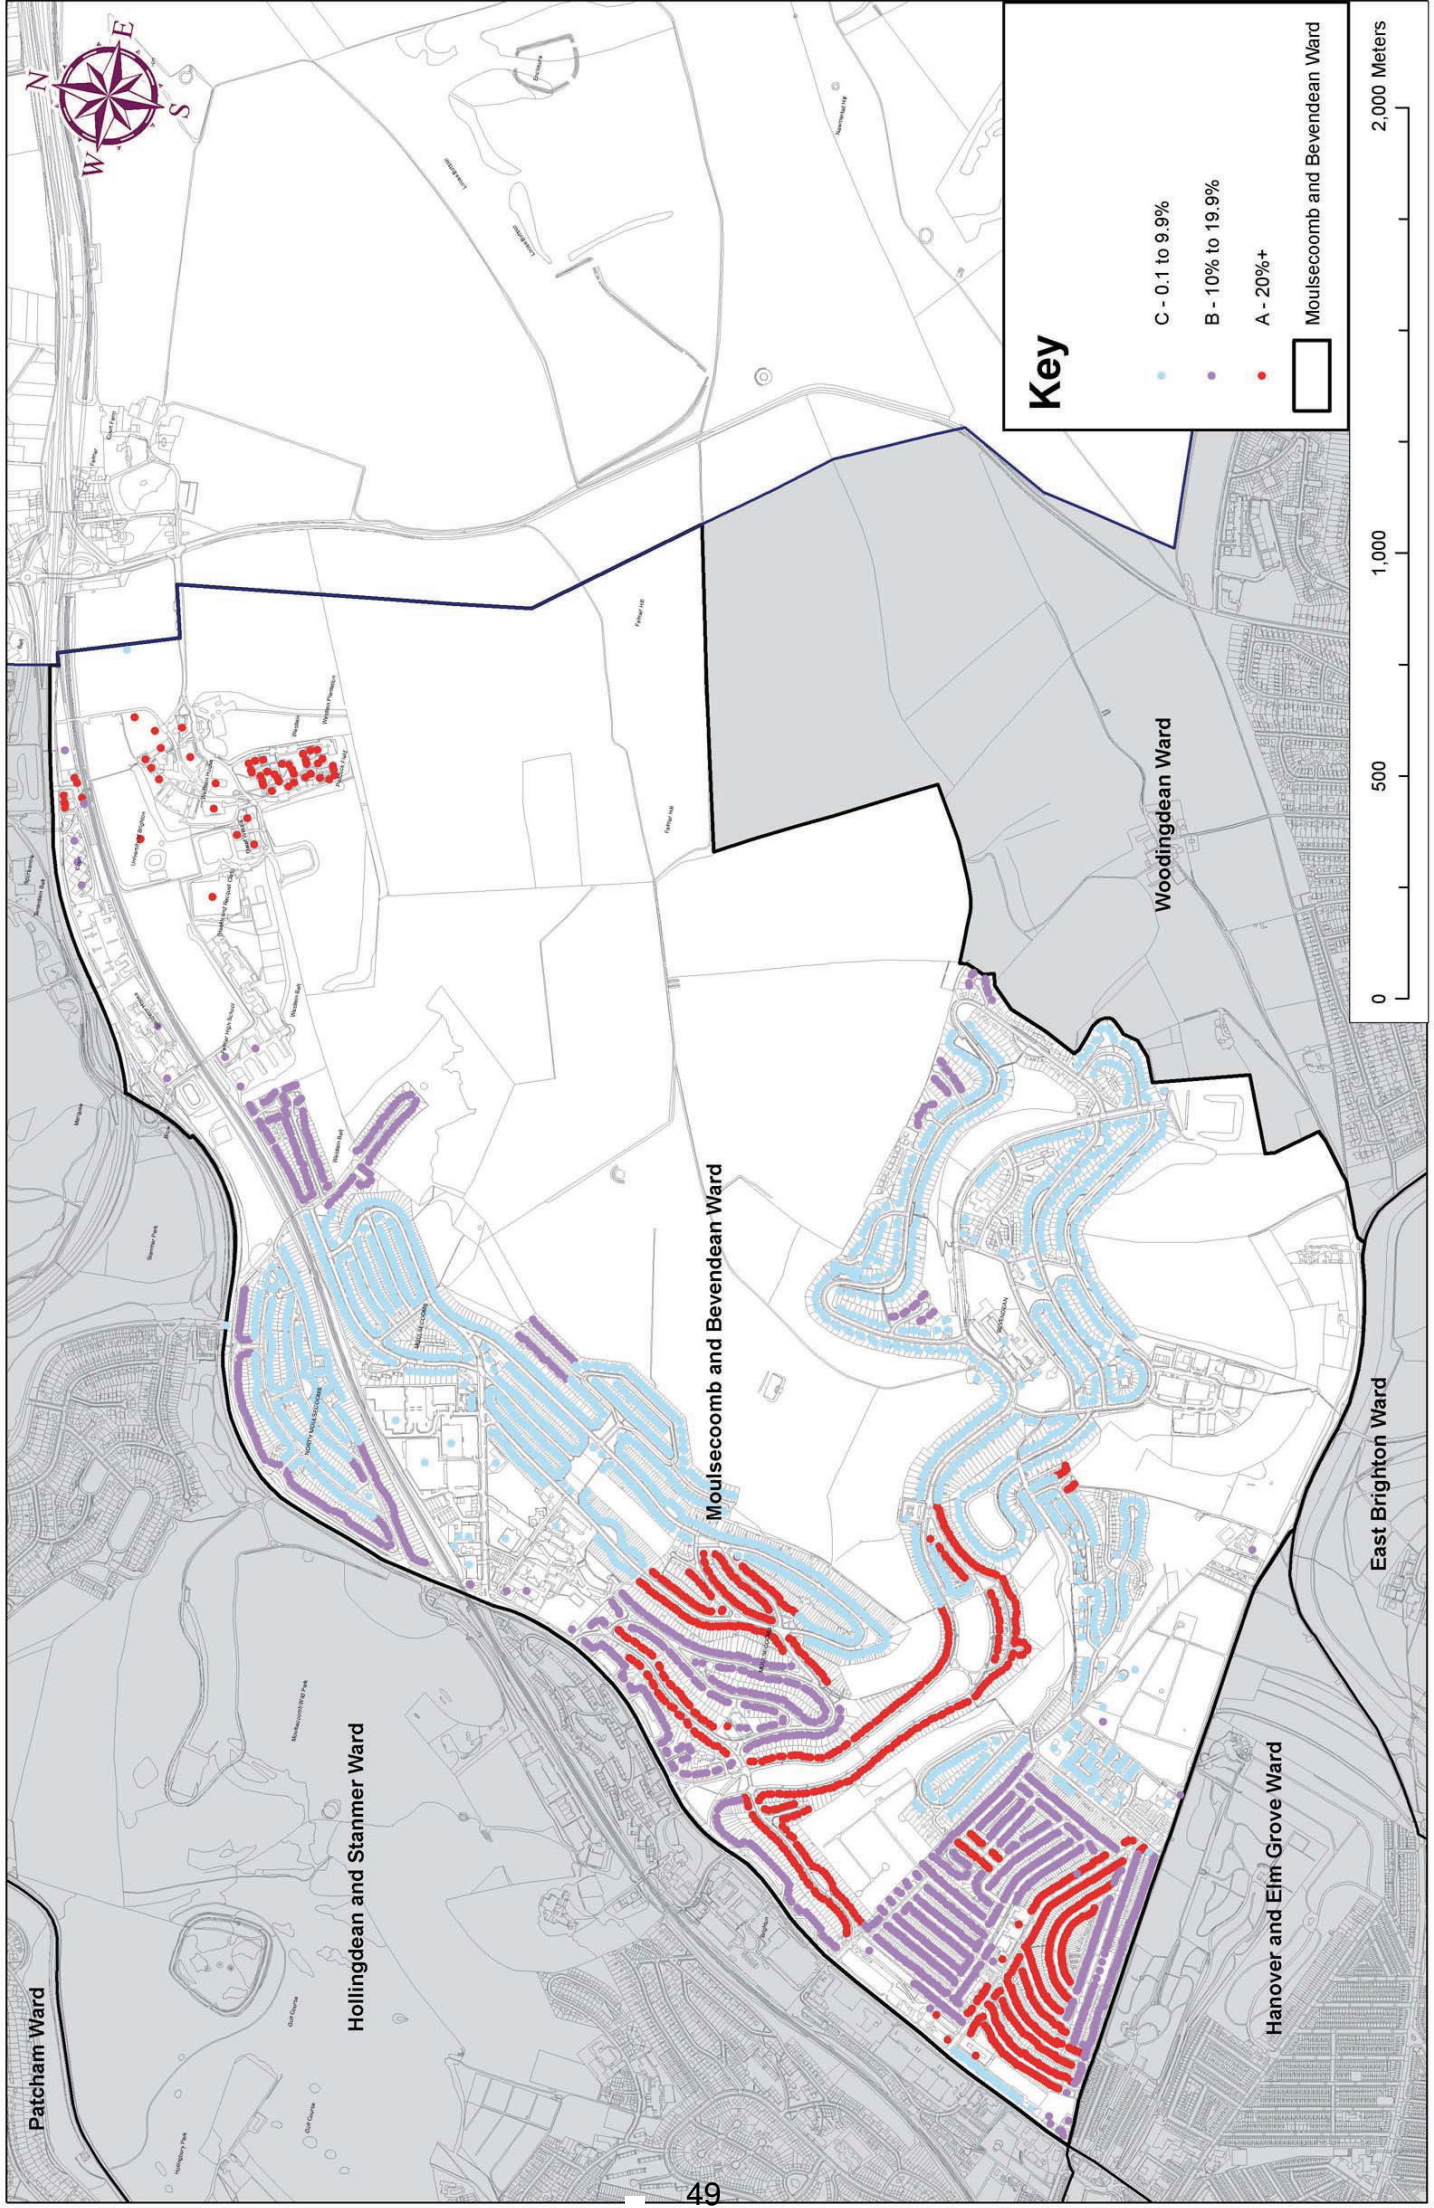

Concentration Mapping of HMO's and Student Housing in the 5 Wards

Student Housing and HMO Concentration Assessment: Queen's Park Ward

Student Housing and HMO Concentration Assessment: Moulsecomb and Bevendean Ward

Student Housing and HMO Concentration Assessment: Hollingbury & Stanmer Ward

Student Housing and HMO Concentration Assessment: Hanover and Elm Grove Ward

Student Housing and HMO Concentration Assessment: St. Peter's and North Laine Ward