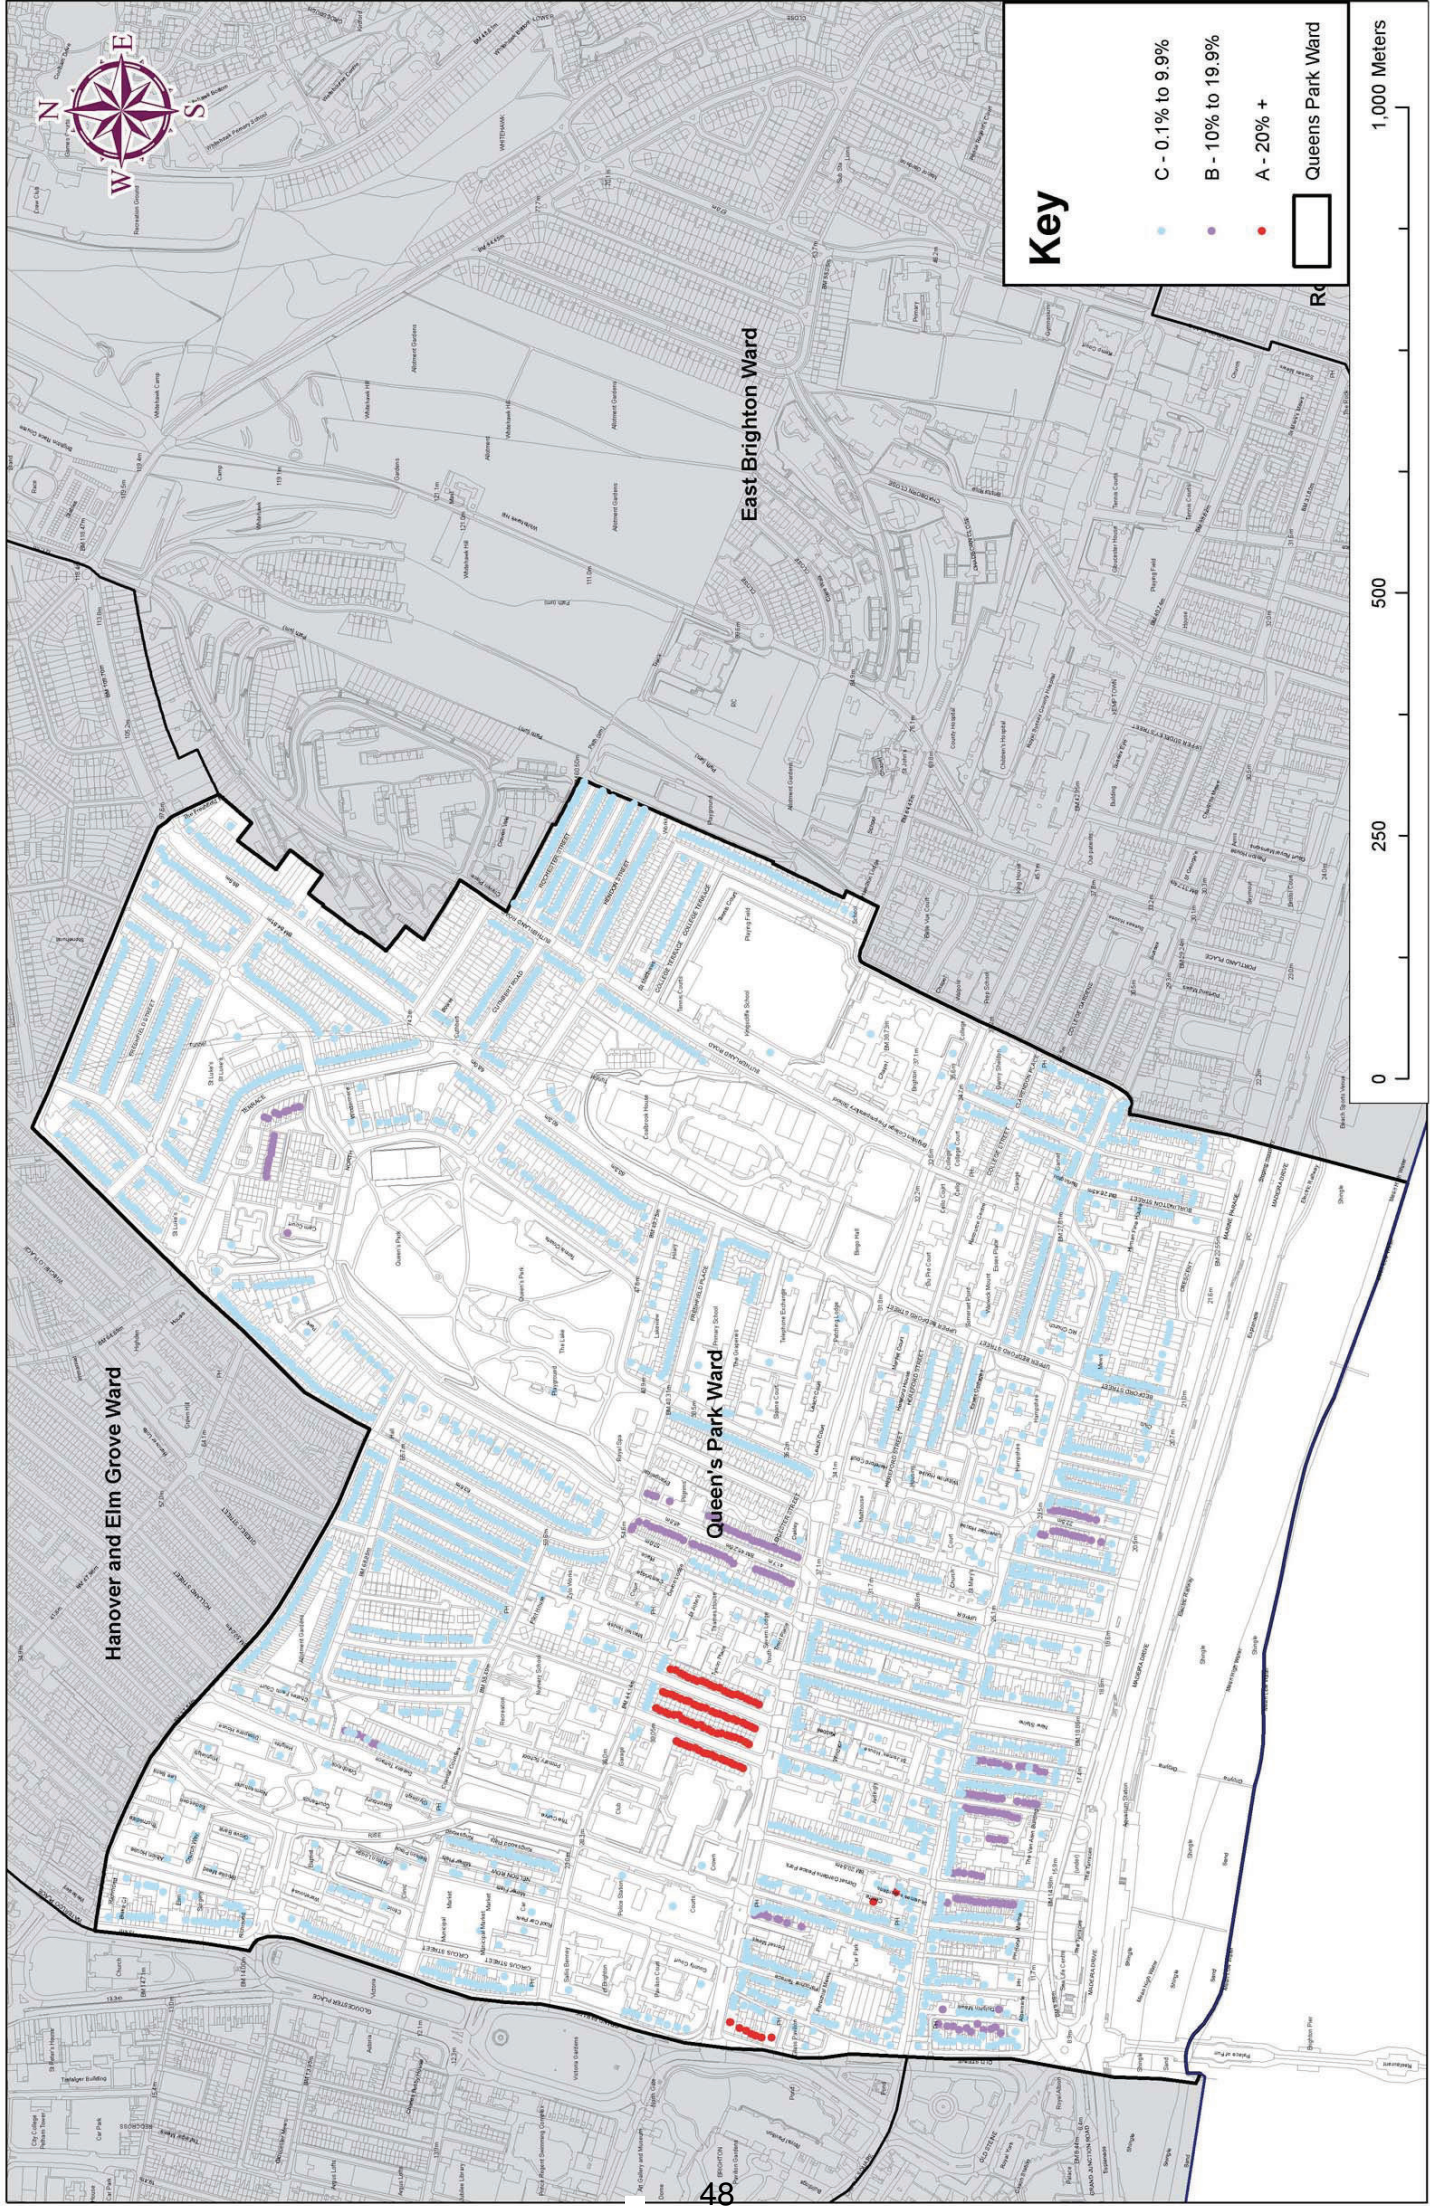

Concentration Mapping of HMO's and Student Housing in the 5 Wards

Student Housing and HMO Concentration Assessment: Queen's Park Ward

Student Housing and HMO Concentration Assessment: Moulsecomb and Bevendean Ward

Student Housing and HMO Concentration Assessment: Hollingbury & Stanmer Ward

Student Housing and HMO Concentration Assessment: Hanover and Elm Grove Ward

Student Housing and HMO Concentration Assessment: St. Peter's and North Laine Ward