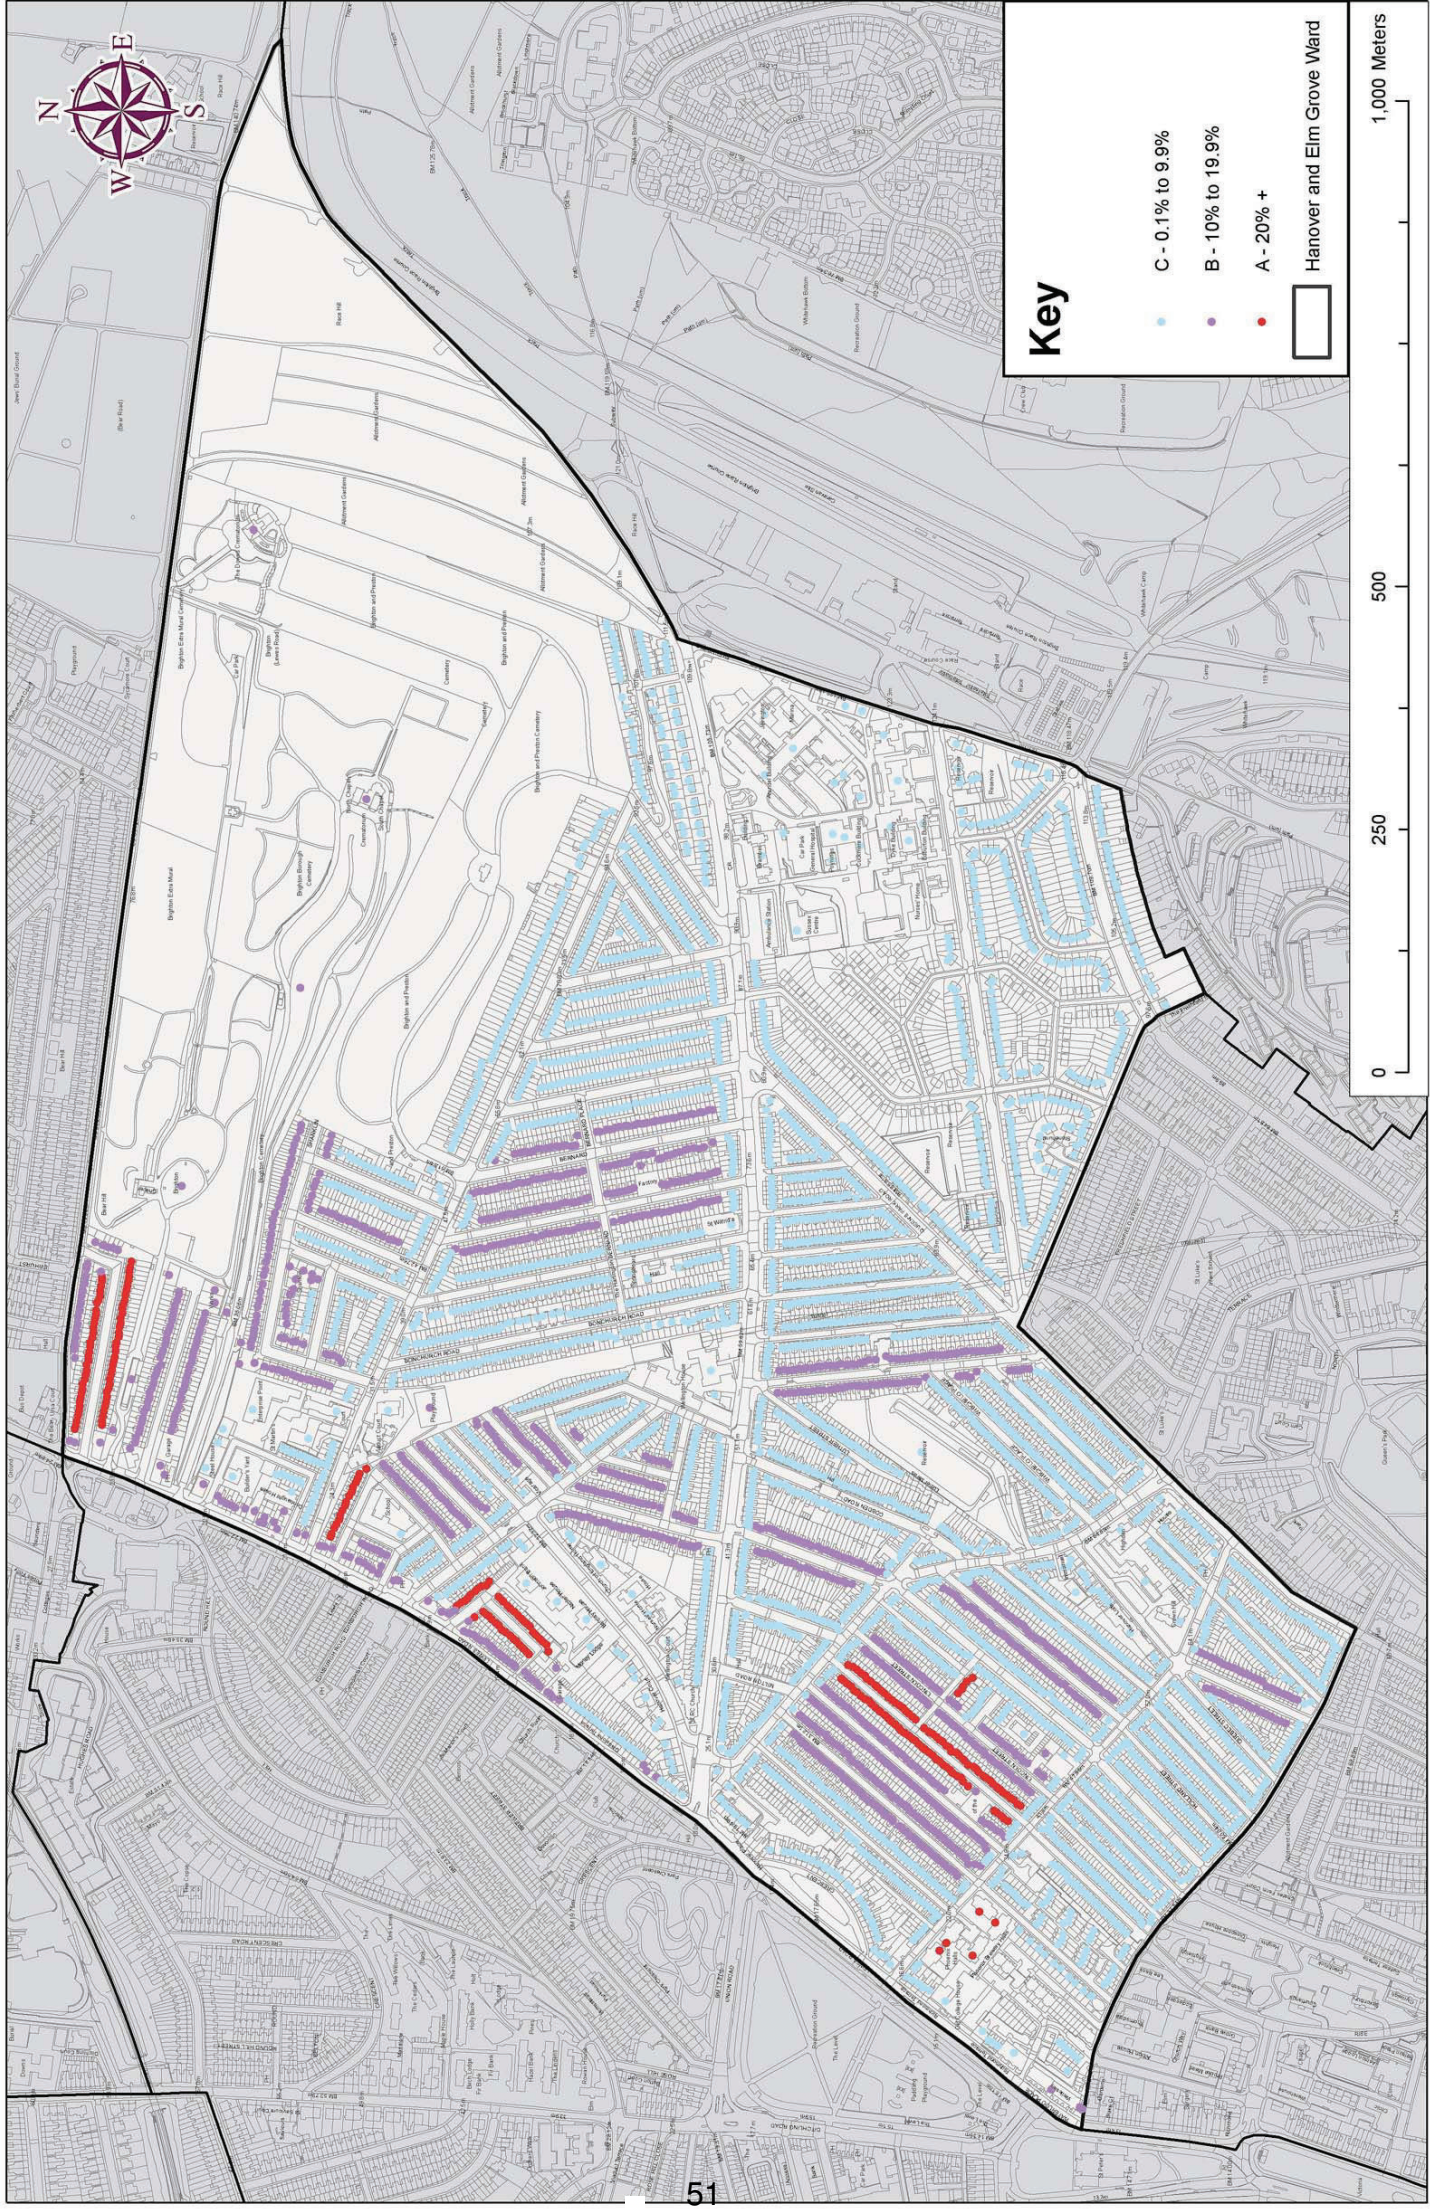

Concentration Mapping of HMO's and Student Housing in the 5 Wards

Student Housing and HMO Concentration Assessment: Queen's Park Ward

Student Housing and HMO Concentration Assessment: Moulsecomb and Bevendean Ward

Student Housing and HMO Concentration Assessment: Hollingbury & Stanmer Ward

Student Housing and HMO Concentration Assessment: Hanover and Elm Grove Ward

Student Housing and HMO Concentration Assessment: St. Peter's and North Laine Ward